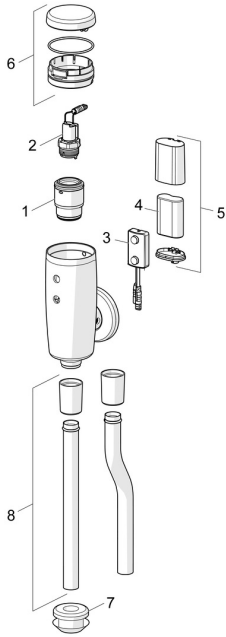

EAN: 4057304014017
static.hansa.com/09440179

Spare parts

SP09440172

	Name	Code
01	Membrane housing	59914231
02	Pilot valve, 6 V	59914232
03	Sensor, 6/9/12 V Bluetooth	1002253V
03	Sensor, 6 V, (-2020)	59914233
04	Battery, 2CR5 6 V	59911670
05	Battery casing	59914154
06	Cap	59914234
07	Passing-through part	59914235
08	Flush pipe, 09440183	59914401
08	Flush pipe, 09440172	59914236