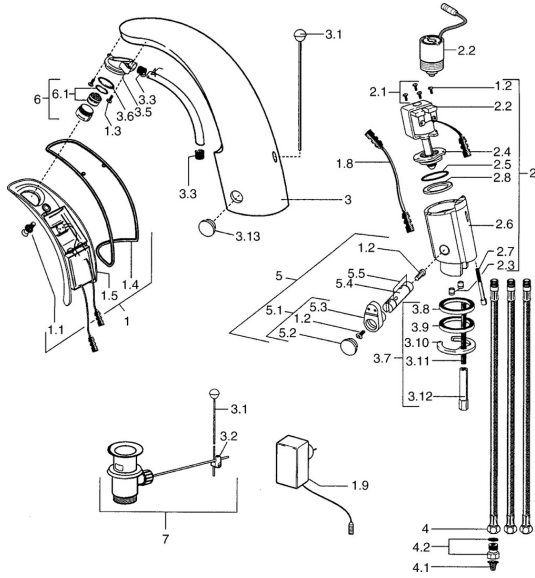

EAN: 4015474540217
static.hansa.com/09421100

Spare parts

SP09421100

	Name	Code
1	Electronics, 230 V	59911666
1.1	Screw Discontinued	59911667
1.2	Screw	59911668
1.3	Fixing bolt, M4 Discontinued	59910234
1.4	Form sealing Discontinued	59911669
1.8	Connection cable	59910770
1.9	Power supply	59912786
2	Valve Discontinued	59911673
2.2	Membrane for solenoid valve Discontinued	59912239
2.2	Solenoid valve	59912240
2.3	Non-return valve	59911674
2.7	Screw, M5x60 Discontinued	59911675
3	Housing Discontinued	59911676
3.1	Pop-up operating rod Chrome	59906423
3.2	Swivel joint	59904624
3.3	Sleeving	59911678
3.5	Holder	59911679
3.7	Fixing set	59911680
3.13	Fixing part Discontinued	59911681
4	Hose	59911683
4.1	Litter filter	59911684
4.2	Flow limiter	59911685
5	Valve	59911687
5.1	Lever	59911688
5.2	Covering cap Discontinued	59911689
6	Aerator, M24x1 A, low pressure Chrome	59902692
6.1	Aerator, M22/24, ND	59901553
7	Pop-up waste Chrome	59904620