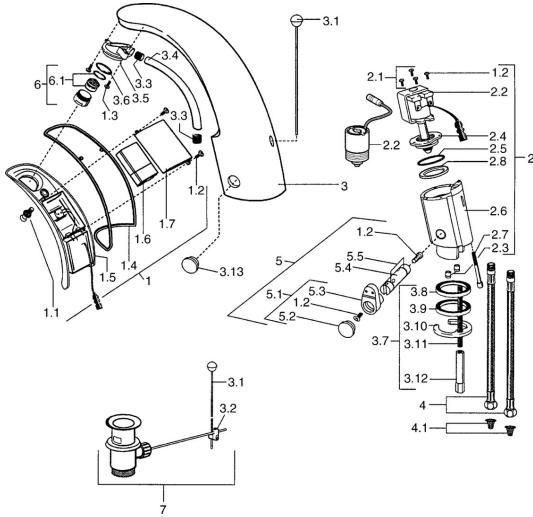

EAN: 4015474540149
static.hansa.com/09402110

Spare parts

SP09402110

	Name	Code
1	Electronics, 6 V Discontinued	59911664
1.1	Screw Discontinued	59911667
1.2	Screw	59911668
1.3	Fixing bolt, M4 Discontinued	59910234
1.4	Form sealing Discontinued	59911669
1.6	Battery, 2CR5 6 V	59911670
2.2	Membrane for solenoid valve Discontinued	59912239
2.2	Solenoid valve	59912240
2.3	Non-return valve	59911674
2.7	Screw, M5x60 Discontinued	59911675
3	Housing Discontinued	59911676
3.1	Pop-up operating rod Chrome	59906423
3.2	Swivel joint	59904624
3.3	Sleeving	59911678
3.5	Holder	59911679
3.7	Fixing set	59911680
3.13	Fixing part Discontinued	59911681
4	Hose, M12x1, G3/8, L=400	59911682
4.1	Litter filter	59911684
5	Temperature regulator Chrome	59912789
5.1	Lever	59911688
5.2	Covering cap Discontinued	59911689
6	Aerator, M24x1 Z Chrome	59906826
6.1	Aerator, M22/24, Z	59906830
7	Pop-up waste Chrome	59904620
N.I.	Flexible pipe, G3/8x10 (2008-)	59912447