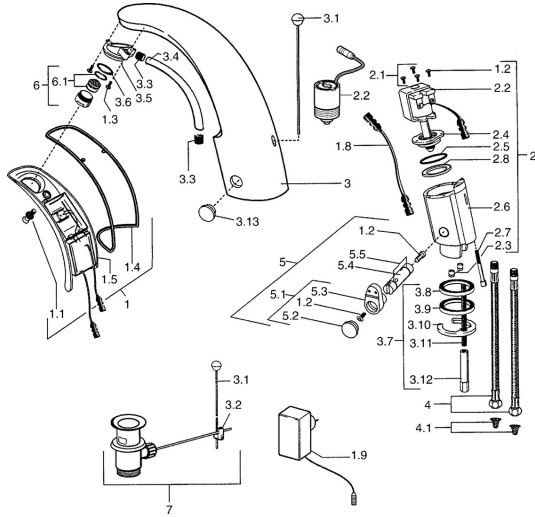

## Spare parts

### SP09402100

	Name	Code
1	Electronics, 230 V	59911666
1.1	Screw <b>Discontinued</b>	59911667
1.2	Screw	59911668
1.3	Fixing bolt, M4 <b>Discontinued</b>	59910234
1.4	Form sealing <b>Discontinued</b>	59911669
1.8	Connection cable	59910770
1.9	Power supply, 230/6 V DC	59911671
2.2	Membrane for solenoid valve <b>Discontinued</b>	59912239
2.2	Solenoid valve	59912240
2.3	Non-return valve	59911674
2.7	Screw, M5x60 <b>Discontinued</b>	59911675
3	Housing <b>Discontinued</b>	59911676
3.1	Pop-up operating rod Chrome	59906423
3.2	Swivel joint	59904624
3.3	Sleeving	59911678
3.5	Holder	59911679
3.7	Fixing set	59911680
3.13	Fixing part <b>Discontinued</b>	59911681
4	Hose, M12x1, G3/8, L=400	59911682
4	Flexible pipe, G3/8x10 (2008-)	59912447
4.1	Litter filter	59911684
5	Temperature regulator Chrome	59912789
5.1	Lever	59911688
5.2	Covering cap <b>Discontinued</b>	59911689
6	Aerator, M24x1 Z Chrome	59906826
6.1	Aerator, M22/24, Z	59906830
7	Pop-up waste Chrome	59904620