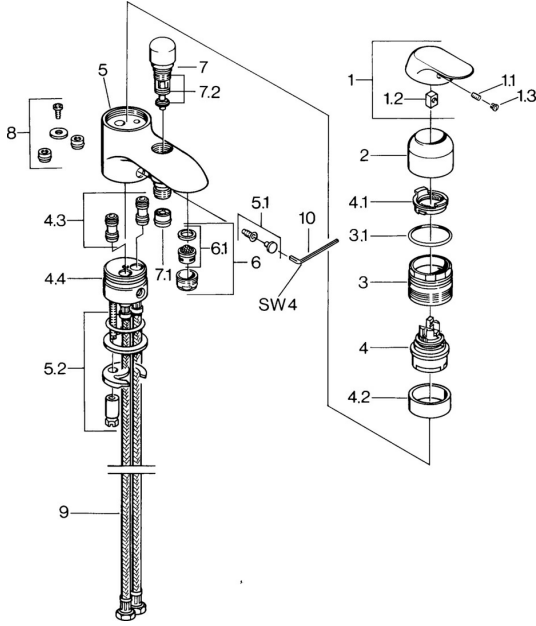

EAN: 4015474545861
static.hansa.com/09392102

Spare parts

SP09392102

	Name	Code
1	Lever, (-2007) Chrome Discontinued	59909881
1.1	Screw, M5x8, SW2.5	59904755
1.2	Bushing	59904778
1.3	Plug, hot/cold	59906705
2	Covering cap Chrome	59911160
3	Tightening nut, M52x1, AF45	59911161
3.1	O-ring, d 39x2.5 Discontinued	59911162
4	Cartridge, 4.8 eco	59904601
4.1	Hot water limiter	59904759
4.2	Spacer sleeve Discontinued	59905871
4.4	O-ring, d 43x2.5	59911166
5.2	Fixing set	59910749
6	Aerator, M24x1 B Chrome	59905872
6.1	Aerator, M22/M24	59905873
7	Diverter Chrome	59910803
7.1	Non-return valve	59905714
7.2	Sealing kit	59904791
9	Flexible pipe, M10x1xG1/2, L=600 Discontinued	59911169
10	Key, SW4 Discontinued	59911170