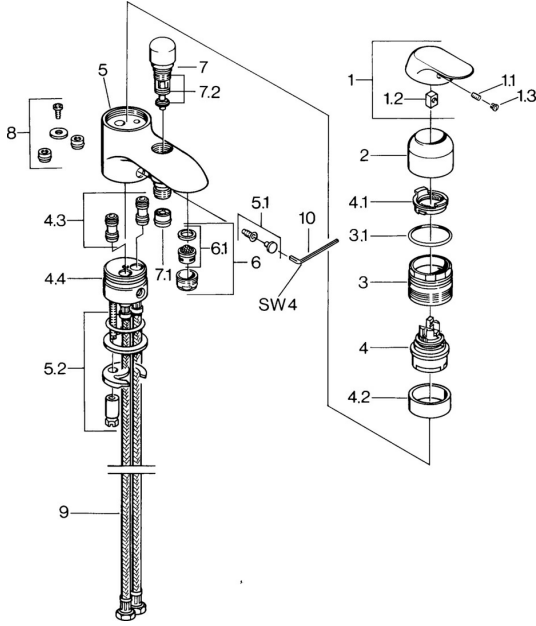

EAN: 4015474662742
static.hansa.com/09392101

Spare parts

SP09392102

	Name	Code
1	Lever, (-2007) Chrome Discontinued	59909881
1.1	Screw, M5x8, SW2.5	59904755
1.2	Bushing	59904778
1.3	Plug, hot/cold	59906705
2	Covering cap Chrome	59911160
3	Tightening nut, M52x1, AF45	59911161
3.1	O-ring, d 39x2.5 Discontinued	59911162
4	Cartridge, 4.8 eco	59904601
4.1	Hot water limiter	59904759
4.2	Spacer sleeve Discontinued	59905871
4.4	O-ring, d 43x2.5	59911166
5.2	Fixing set	59910749
6	Aerator, M24x1 B Chrome	59905872
6.1	Aerator, M22/M24	59905873
7	Diverter Chrome	59910803
7.1	Non-return valve	59905714
7.2	Sealing kit	59904791
9	Flexible pipe, M10x1xG1/2, L=600 Discontinued	59911169
10	Key, SW4 Discontinued	59911170