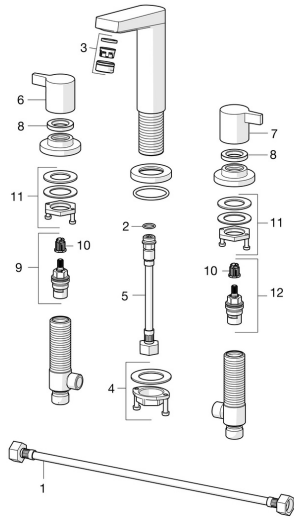

## Spare parts

### SP09372001

	Name		Code
01	Flexible pipe, L=600, G1/2xG1/2	Discontinued	59914408
02	O-ring, 13X2	Discontinued	59914405
03	Aerator, M24x1 C Chrome		59913401
04	Fixing set		59913371
05	Flexible pipe, L=160, G1/2-M10x1	Discontinued	59914407
06	Handle Chrome	Discontinued	59914402
07	Handle Chrome	Discontinued	59914414
08	Tightening nut, d35.5xM24x1		59912023
09	Headpart, G1/2, SW17		59913224
10	Adapter White		59910235
11	Fixing set	Discontinued	59914403
12	Headpart, G1/2		59913457