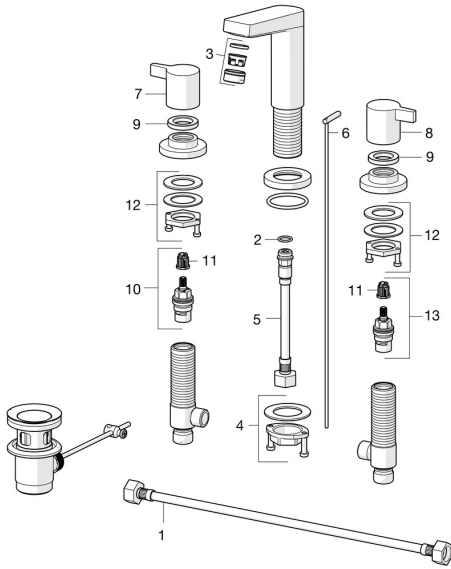

EAN: 4057304002724
static.hansa.com/09362101

Spare parts

SP09362101

	Name		Code
01	Flexible pipe, L=430, G1/2xG1/2	Discontinued	59914404
02	O-ring, 13X2	Discontinued	59914405
03	Aerator, M24x1, 6 l/min Chrome		59913727
04	Fixing set		59913371
05	Flexible pipe, L=160, G1/2-M10x1	Discontinued	59914407
06	Pop-up operating rod Chrome		59913459
07	Handle Chrome	Discontinued	59914402
08	Handle Chrome	Discontinued	59914414
09	Tightening nut, d35.5xM24x1		59912023
10	Headpart, G1/2, SW17		59913224
11	Adapter White		59910235
12	Fixing set	Discontinued	59914403
13	Headpart, G1/2		59913457
N.I.	Pop-up waste, (2019-) Chrome		59914764