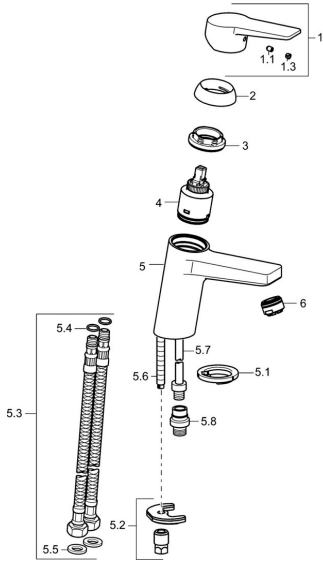

EAN: 4015474269101
static.hansa.com/09302205

Spare parts

SP09302203

	Name	Code
1	Lever Chrome	59913910
1	Lever Chrome	59913911
1.1	Screw, M5x8, SW2.5	59904755
1.3	Symbol plug Grey	59912112
2	Covering cap, 33x3 mm Chrome	59912504
3	Tightening nut, M40x1	1003409V
4	Cartridge, 3.5 Classic	59913075
4	Cartridge, 3.5 Discontinued	59913965
5.1	Bottom seal	59914591
5.2	Fixing set	59912113
5.3	Flexible pipe, L=430, G3/8-M8x1	59913964
5.4	O-ring, 6x1.4	59913266
5.5	Gasket, 9.5x14.4x2	59912551
5.6	Fixing screw, M8x1, L=140	59912474
5.7	Coupling pipe, M8x1-M14x1, L=214 Discontinued	59914035
5.8	Connector, G1/2xM14x1 Discontinued	59914180
6	Aerator, M24x1, 6 l/min Chrome	59913727