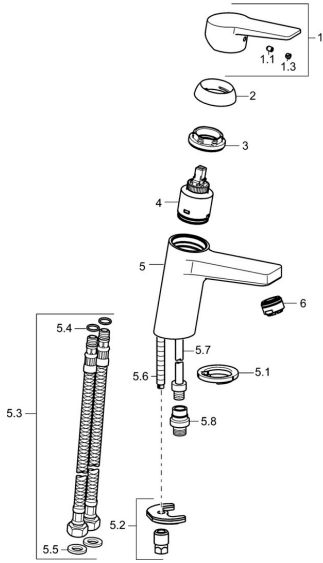

## Spare parts

### SP09302203

	Name	Code
1	Lever Chrome	59913910
1	Lever Chrome	59913911
1.1	Screw, M5x8, SW2.5	59904755
1.3	Symbol plug Grey	59912112
2	Covering cap, 33x3 mm Chrome	59912504
3	Tightening nut, M40x1	1003409V
4	Cartridge, 3.5 Classic	59913075
4	Cartridge, 3.5 <b>Discontinued</b>	59913965
5.1	Bottom seal	59914591
5.2	Fixing set	59912113
5.3	Flexible pipe, L=430, G3/8-M8x1	59913964
5.4	O-ring, 6x1.4	59913266
5.5	Gasket, 9.5x14.4x2	59912551
5.6	Fixing screw, M8x1, L=140	59912474
5.7	Coupling pipe, M8x1-M14x1, L=214 <b>Discontinued</b>	59914035
5.8	Connector, G1/2xM14x1 <b>Discontinued</b>	59914180
6	Aerator, M24x1, 6 l/min Chrome	59913727