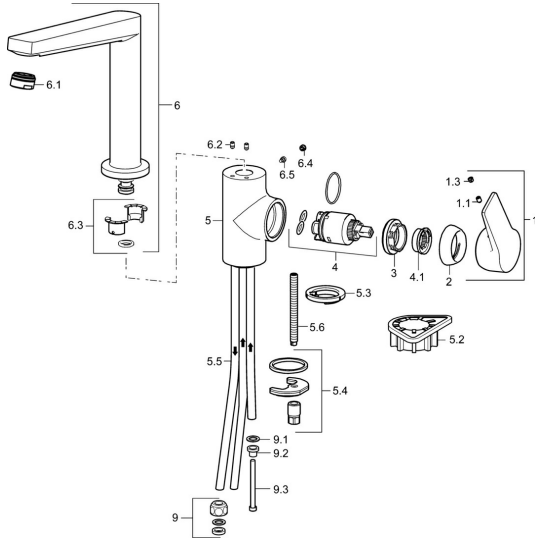

EAN: 4015474274877
static.hansa.com/09221105

Spare parts

SP09221103

	Name	Code
1	Lever Chrome	59914199
1	Lever Chrome	59914200
1.1	Screw, M5x8, SW2.5	59904755
1.3	Symbol plug Grey	59912112
2	Covering cap, 33x3 mm Chrome	59912504
3	Tightening nut, M40x1	1003409V
4	Cartridge, 3.5 Classic	59913075
4.1	Temperature adjustment limiter	59912325
5.2	Supporting plate	59910008
5.3	Bottom seal	59914591
5.4	Fixing set	59910749
5.5	Pipe, M8x1, L=560	59912806
5.6	Fixing screw, M8x1, L=140	59912474
6	Spout Chrome	59914204
6.1	Aerator, M24x1 A, low pressure Chrome	59902692
6.2	Fixing screw, M4x8	59913989
6.3	Sealing kit	59911884
6.4	Cover plug Chrome	59911840
6.5	Screw, M4x7	59902075
9	Fitting nut	59904969
9.1	Sealing kit, 14.9x8.5x1	59902352
9.2	Sealing kit, 10x8	59902272
9.3	Hose	59902151