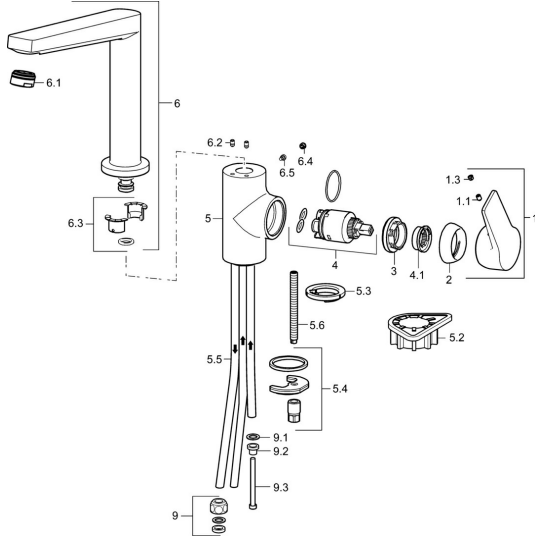

## Spare parts

### SP09221103

	Name	Code
1	Lever Chrome	59914199
1	Lever Chrome	59914200
1.1	Screw, M5x8, SW2.5	59904755
1.3	Symbol plug Grey	59912112
2	Covering cap, 33x3 mm Chrome	59912504
3	Tightening nut, M40x1	1003409V
4	Cartridge, 3.5 Classic	59913075
4.1	Temperature adjustment limiter	59912325
5.2	Supporting plate	59910008
5.3	Bottom seal	59914591
5.4	Fixing set	59910749
5.5	Pipe, M8x1, L=560	59912806
5.6	Fixing screw, M8x1, L=140	59912474
6	Spout Chrome	59914204
6.1	Aerator, M24x1 A, low pressure Chrome	59902692
6.2	Fixing screw, M4x8	59913989
6.3	Sealing kit	59911884
6.4	Cover plug Chrome	59911840
6.5	Screw, M4x7	59902075
9	Fitting nut	59904969
9.1	Sealing kit, 14.9x8.5x1	59902352
9.2	Sealing kit, 10x8	59902272
9.3	Hose	59902151