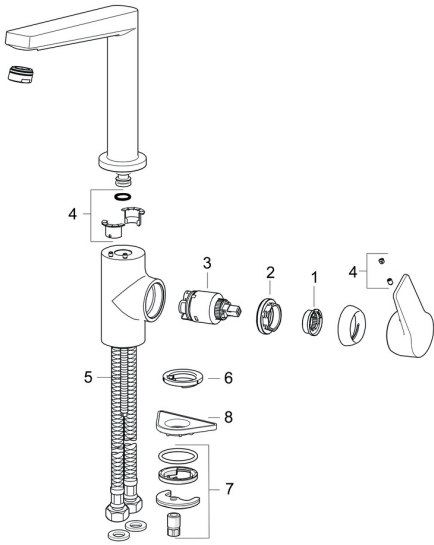

EAN: 4057304014390
static.hansa.com/0920220333

Spare parts

SP0920220333

	Name	Code
01	Temperature adjustment limiter	59912325
02	Tightening nut, M40x1	1003409V
03	Cartridge, 3.5 Classic	59913075
04	Sealing kit	59911884
05	Fixing screw, M8x1, L=140	59912474
06	Bottom seal	59914591
07	Fixing set	59910749
08	Supporting plate	59910008