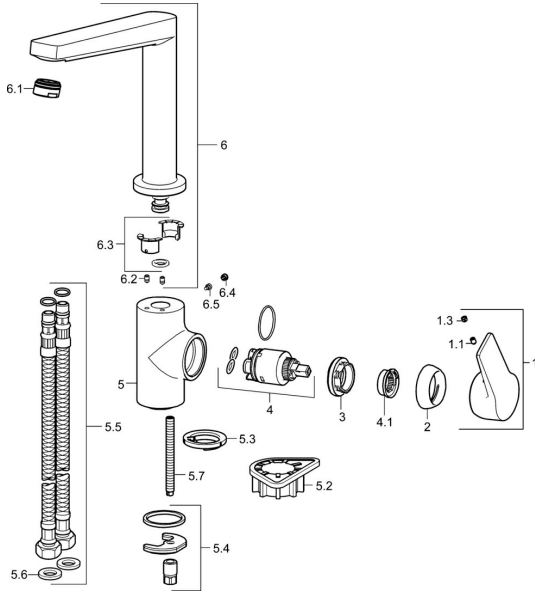

## Spare parts

### SP09202203

	Name	Code
1	Lever Chrome	59914199
1	Lever Chrome	59914200
1.1	Screw, M5x8, SW2.5	59904755
1.3	Symbol plug Grey	59912112
2	Covering cap, 33x3 mm Chrome	59912504
3	Tightening nut, M40x1	1003409V
4	Cartridge, 3.5 Classic	59913075
4.1	Temperature adjustment limiter	59912325
5.2	Supporting plate	59910008
5.3	Bottom seal	59914591
5.4	Fixing set	59910749
5.5	Flexible pipe, L=550, G3/8-M8x1	59913969
5.6	Gasket, 9.5x14.4x2	59912551
5.7	Fixing screw, M8x1, L=140	59912474
6	Spout Chrome	59914204
6.1	Aerator, M24x1 STD HC A Chrome	59902366
6.2	Fixing screw, M4x8	59913989
6.3	Sealing kit	59911884
6.4	Cover plug Chrome	59911840
6.5	Screw, M4x7	59902075