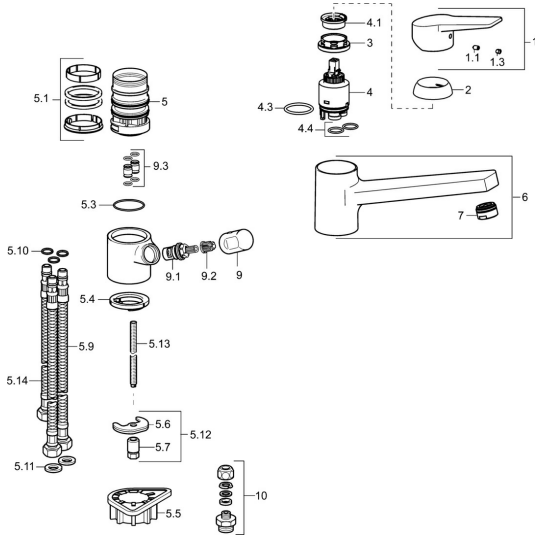

EAN: 4015474270831
static.hansa.com/09152205

Spare parts

SP09152203

	Name	Code
1	Lever Chrome	59913910
1.1	Screw, M5x8, SW2.5	59904755
1.3	Symbol plug Grey	59912112
2	Covering cap, 33x3 mm Chrome	59912504
3	Tightening nut, M37x1, AF30 Discontinued	59912111
4	Cartridge, 3.5 Eco	59912324
4	Cartridge, 3.5 Classic	59913075
4.1	Temperature adjustment limiter	59912325
4.3	O-ring, d 28.24x2.62 Discontinued	59912590
4.4	O-ring, d 10.10x1.60 Discontinued	59905072
5.1	Sealing kit	1001264V
5.1	Sealing kit Discontinued	59913968
5.3	O-ring, d 34x1.5	59913975
5.4	Bottom seal	59914591
5.5	Supporting plate	59910008
5.6	Fixing plate	59904765
5.7	Screw, M8x1, SW13	59904766
5.9	Flexible pipe, L=550, G3/8-M8x1	59913969
5.10	O-ring, 6x1.4	59913266
5.11	Gasket, 9.5x14.4x2	59912551
5.12	Fixing set	59910749
5.13	Fixing screw, M8x1, L=140	59912474
5.14	Hose, M8x1, G3/8, L=370 Discontinued	59913974
6	Spout Chrome Discontinued	59913978
7	Aerator, M24x1 STD HC A Chrome	59902366
9	Handle Chrome Discontinued	59913977
9.1	Headpart, G3/8	59913260
9.2	Adapter White	59910235
9.3	Coupling pipe Discontinued	59913976
10	Connector nipple, G3/4xG3/8 Discontinued	59910940
N.I.	Key, SW30/34	59912108