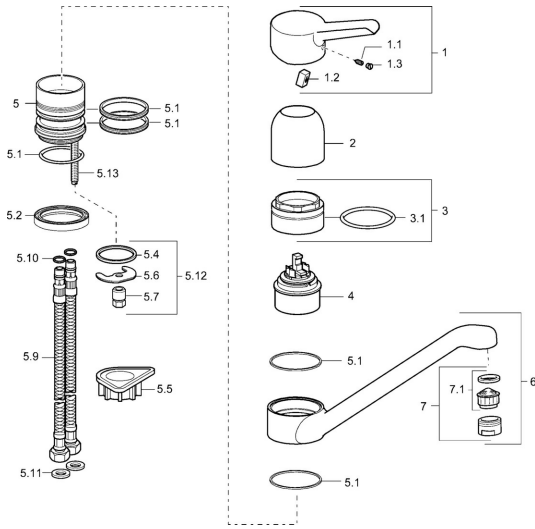

## Spare parts

### SP09142273

	Name	Code
1	Lever Chrome <b>Discontinued</b>	59913905
1.1	Screw, M5x8, SW2.5	59904755
1.2	Bushing	59904778
1.3	Symbol plug Grey	59912112
2	Covering cap Chrome	59912044
3	Eye screw, M50x1	59912045
4	Cartridge, 4.8 eco	59904601
5.1	Sealing kit	59911498
5.4	Gasket, 37x48x3.5	59911422
5.5	Supporting plate	59910008
5.6	Fixing plate	59904765
5.7	Screw, M8x1, SW13	59904766
5.9	Flexible pipe, L=500, G3/8-M10x1	59911767
5.10	O-ring, d 7.65x1.78	59902337
5.11	Gasket, 9.5x14.4x2	59912551
5.12	Fixing set	59910749
5.13	Fixing screw, M8x1, L=140	59912474
6	Spout, L=170 Chrome <b>Discontinued</b>	59911499
7	Aerator, M24x1 STD HC A Chrome	59902366
7.1	Aerator, M22/24 A	59902081
N.I.	Key, SW45/SW50	59905190
N.I.	Flexible pipe, L=480, G3/8-M10x1 <b>Discontinued</b>	59913369