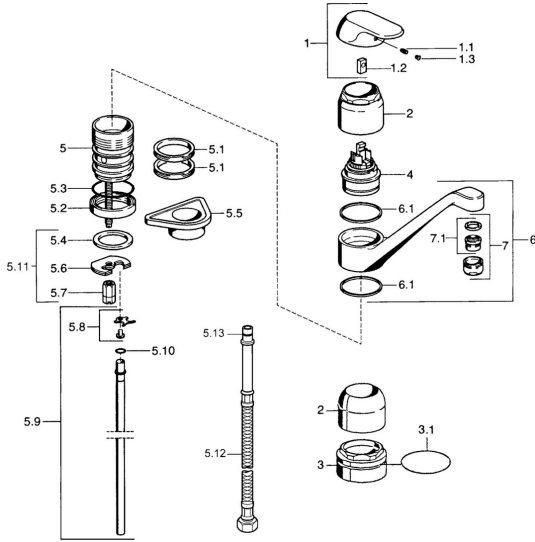

EAN: 4015474662490
static.hansa.com/09142101

Spare parts

SP09142101

	Name		Code
1	Lever, (-2007) Chrome Discontinued		59909881
1.1	Screw, M5x8, SW2.5		59904755
1.2	Bushing		59904778
1.3	Plug, hot/cold		59906705
2	Covering cap Chrome		59912044
3	Eye screw, M50x1		59912045
4	Cartridge, 4.8 eco		59904601
5.1	Sealing kit		59911498
5.4	Gasket, 37x48x3.5		59911422
5.5	Supporting plate		59910008
5.6	Fixing plate		59904765
5.7	Screw, M8x1, SW13		59904766
5.8	Attachment clamp Discontinued		59911416
5.9	Pipe, d 10 mm, L=413		59911423
5.10	O-ring, 9x2		59905095
5.11	Fixing set		59910749
6	Spout, L=170 Chrome Discontinued		59911499
7	Aerator, M24x1 STD HC A Chrome		59902366
7.1	Aerator, M22/24 A		59902081