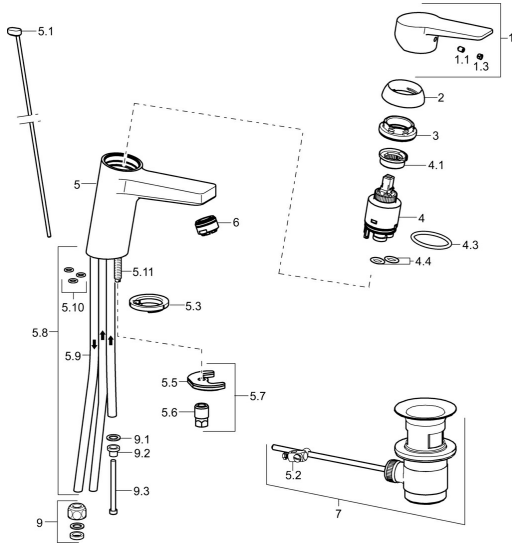

EAN: 4015474259829
static.hansa.com/09131183

Reserveonderdelen

SP09131183

| | Naam | Code |
|------|--|----------|
| 1 | Handel Chroom | 59913910 |
| 1 | Handel Chroom | 59913911 |
| 1.1 | Schroef, M5x8, SW2.5 | 59904755 |
| 1.3 | Sierdop Grijs | 59912112 |
| 2 | Kap, 33x3 mm Chroom | 59912504 |
| 3 | Schroefring, M40x1 | 1003409V |
| 4 | Binnenwerk, 3.5 Eco | 59912324 |
| 4 | Binnenwerk, 3.5 Classic | 59913075 |
| 4.1 | Temperature adjustment limiter | 59912325 |
| 4.3 | O-ring, d 28.24x2.62 Stopgezet | 59912590 |
| 4.4 | O-ring, d 10.10x1.60 Stopgezet | 59905072 |
| 5.1 | Trekstang Chroom | 59913067 |
| 5.2 | Gewrichtstuk | 59904624 |
| 5.3 | Wasser | 59914591 |
| 5.5 | Fixing plate | 59904765 |
| 5.6 | Schroef, M8x1, SW13 | 59904766 |
| 5.7 | Bevestigingsset | 59912113 |
| 5.8 | Pijp Stopgezet | 59913398 |
| 5.9 | Pijp, M8x1, L=560 | 59912806 |
| 5.10 | O-ring, 6x1.4 | 59913266 |
| 5.11 | Bevestigingsschroeven, M8x1, L=140 | 59912474 |
| 6 | Mousseur, M24x1 A, low pressure Chroom | 59902692 |
| 7 | Wastegarnituur Chroom | 59904620 |
| 7 | Wastegarnituur, (2019-) Chroom | 59914764 |
| 9 | Montage moer | 59904969 |
| 9.1 | Dichting, 14.9x8.5x1 | 59902352 |
| 9.2 | Dichting, 10x8 | 59902272 |
| 9.3 | Slangen | 59902151 |
| N.I. | Sleutel, SW30/34 | 59912108 |