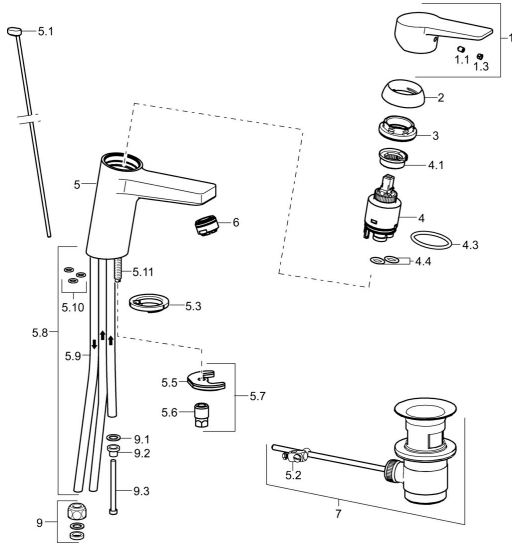

EAN: 4015474259829
static.hansa.com/09131183

Spare parts

SP09131183

	Name	Code
1	Lever Chrome	59913910
1	Lever Chrome	59913911
1.1	Screw, M5x8, SW2.5	59904755
1.3	Symbol plug Grey	59912112
2	Covering cap, 33x3 mm Chrome	59912504
3	Tightening nut, M40x1	1003409V
4	Cartridge, 3.5 Eco	59912324
4	Cartridge, 3.5 Classic	59913075
4.1	Temperature adjustment limiter	59912325
4.3	O-ring, d 28.24x2.62 Discontinued	59912590
4.4	O-ring, d 10.10x1.60 Discontinued	59905072
5.1	Pop-up operating rod Chrome	59913067
5.2	Swivel joint	59904624
5.3	Bottom seal	59914591
5.5	Fixing plate	59904765
5.6	Screw, M8x1, SW13	59904766
5.7	Fixing set	59912113
5.8	Pipe Discontinued	59913398
5.9	Pipe, M8x1, L=560	59912806
5.10	O-ring, 6x1.4	59913266
5.11	Fixing screw, M8x1, L=140	59912474
6	Aerator, M24x1 A, low pressure Chrome	59902692
7	Pop-up waste Chrome	59904620
7	Pop-up waste, (2019-) Chrome	59914764
9	Fitting nut	59904969
9.1	Sealing kit, 14.9x8.5x1	59902352
9.2	Sealing kit, 10x8	59902272
9.3	Hose	59902151
N.I.	Key, SW30/34	59912108