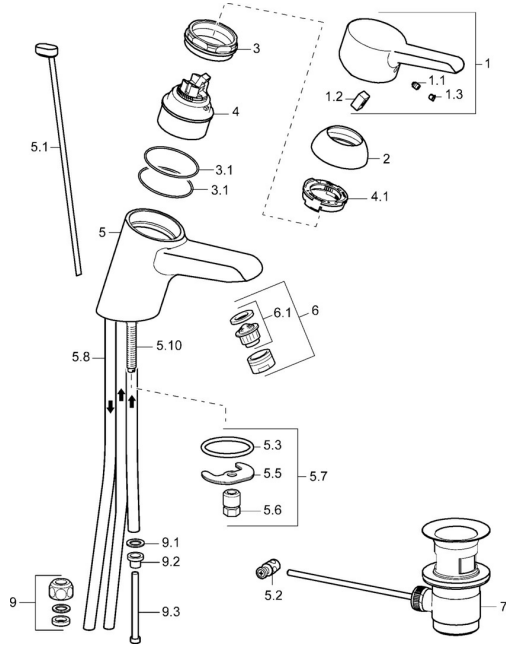

EAN: 4015474137615
static.hansa.com/09131173

Reserveonderdelen

SP09131173

| | Naam | Code |
|------|--|----------|
| 1 | Hendel Chroom Stopgezet | 59913905 |
| 1.1 | Schroef, M5x8, SW2,5 | 59904755 |
| 1.2 | Joint klassiek uitloop | 59904778 |
| 1.3 | Sierdop Grijs | 59912112 |
| 2 | Kap Chroom | 59913068 |
| 3 | Schroef, M50x1, SW45 | 59913069 |
| 3.1 | O-ring, d 48x2 | 59913072 |
| 4 | Binnenwerk, 4.8 eco | 59904601 |
| 4.1 | Hot water limiter | 59904759 |
| 5.1 | Trekstang Chroom | 59913067 |
| 5.2 | Gewrichtstuk | 59904624 |
| 5.3 | O-ring, 42x3,5 | 59904764 |
| 5.5 | Fixing plate | 59904765 |
| 5.6 | Schroef, M8x1, SW13 | 59904766 |
| 5.7 | Bevestigingsset | 59910749 |
| 5.8 | Pijp Stopgezet | 59913076 |
| 5.10 | Bevestigingsschroeven, M8x1, L=140 | 59912474 |
| 6 | Mousseur, M24x1 A, low pressure Chroom | 59902692 |
| 6.1 | Mousseur, M22/24, ND | 59901553 |
| 7 | Wastegarnituur Chroom | 59904620 |
| 9 | Montage moer | 59904969 |
| 9.1 | Dichting, 14,9x8,5x1 | 59902352 |
| 9.2 | Dichting, 10x8 | 59902272 |
| 9.3 | Slangen | 59902151 |
| N.I. | Sleutel, SW45/SW50 | 59905190 |