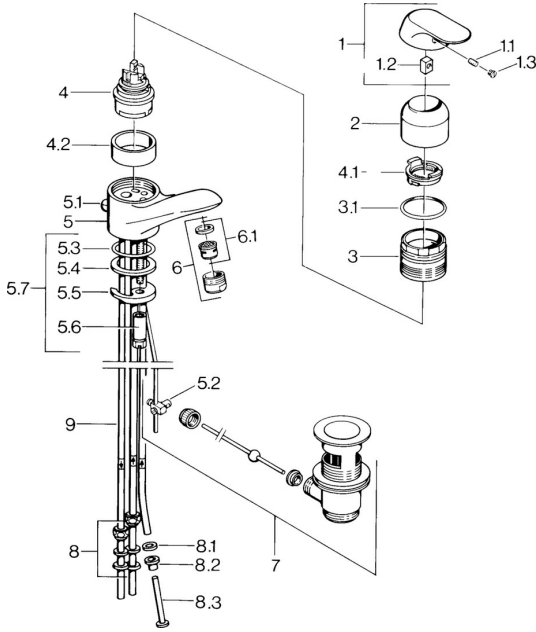

## Spare parts

### SP09131101

	Name	Code
1	Lever, (-2007) Chrome <b>Discontinued</b>	59909881
1.1	Screw, M5x8, SW2.5	59904755
1.2	Bushing	59904778
1.3	Plug, hot/cold	59906705
2	Covering cap Chrome	59911160
3	Tightening nut, M52x1, AF45	59911161
3.1	O-ring, d 39x2.5 <b>Discontinued</b>	59911162
4	Cartridge, 4.8 eco	59904601
4.1	Hot water limiter	59904759
4.2	Spacer sleeve <b>Discontinued</b>	59905871
5.1	Pop-up operating rod Chrome <b>Discontinued</b>	59911163
5.2	Swivel joint	59904624
5.3	O-ring, d 38x3.5	59910236
5.4	Gasket, 48x33.5x2	59902283
5.5	Fixing plate	59904765
5.6	Screw, M8x1, SW13	59904766
5.7	Fixing set	59910749
6	Aerator, M24x1 A, low pressure Chrome	59902692
6.1	Aerator, M22/24, ND	59901553
7	Pop-up waste Chrome	59904620
8	Fitting nut	59904969
8.1	Sealing kit, 14.9x8.5x1	59902352
8.2	Sealing kit, 10x8	59902272
8.3	Hose	59902151
9	Pipe <b>Discontinued</b>	59911173