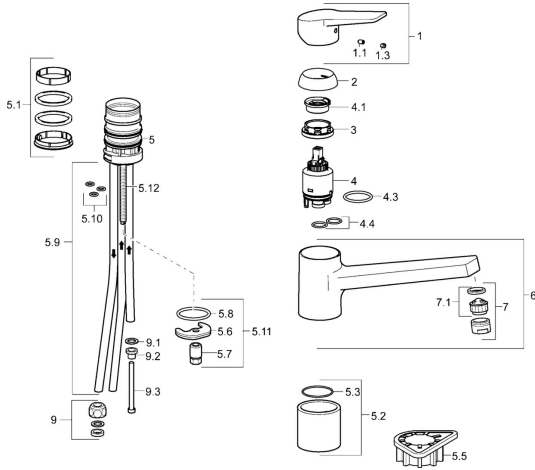

## Spare parts

### SP09121183

	Name	Code
1	Lever Chrome	59913910
1	Lever Chrome	59913911
1.1	Screw, M5x8, SW2.5	59904755
1.3	Symbol plug Grey	59912112
2	Covering cap, 33x3 mm Chrome	59912504
3	Tightening nut, M37x1, AF30 <b>Discontinued</b>	59912111
4	Cartridge, 3.5 Eco	59912324
4	Cartridge, 3.5 Classic	59913075
4.1	Temperature adjustment limiter	59912325
4.3	O-ring, d 28.24x2.62 <b>Discontinued</b>	59912590
4.4	O-ring, d 10.10x1.60 <b>Discontinued</b>	59905072
5.1	Sealing kit	1001264V
5.1	Sealing kit <b>Discontinued</b>	59913968
5.2	Raising socket <b>Discontinued</b>	59913980
5.3	O-ring, d 34x1.5	59913975
5.5	Supporting plate	59910008
5.6	Fixing plate	59904765
5.7	Screw, M8x1, SW13	59904766
5.8	O-ring, d 36.09x d 3.53	59913396
5.9	Pipe, M8x1, L=560	59912806
5.10	O-ring, 6x1.4	59913266
5.11	Fixing set	59910749
5.12	Fixing screw, M8x1, L=140	59912474
6	Spout Chrome <b>Discontinued</b>	59913978
7	Aerator, M24x1 A, low pressure Chrome	59902692
7.1	Aerator, M22/24, ND	59901553
9	Fitting nut	59904969
9.1	Sealing kit, 14.9x8.5x1	59902352
9.2	Sealing kit, 10x8	59902272
9.3	Hose	59902151
N.I.	Key, SW30/34	59912108
N.I.	Washer set <b>Discontinued</b>	59914043