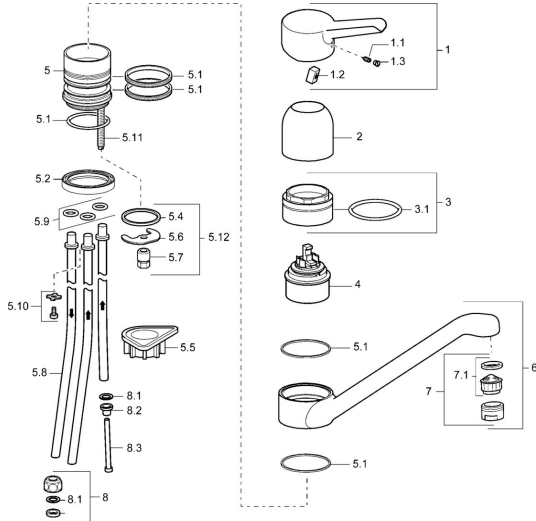

## Spare parts

### SP09121173

	Name	Code
1	Lever Chrome <b>Discontinued</b>	59913905
1.1	Screw, M5x8, SW2.5	59904755
1.2	Bushing	59904778
1.3	Symbol plug Grey	59912112
2	Covering cap Chrome	59912044
3	Eye screw, M50x1	59912045
4	Cartridge, 4.8 eco	59904601
5.1	Sealing kit	59911498
5.4	Gasket, 37x48x3.5	59911422
5.5	Supporting plate	59910008
5.6	Fixing plate	59904765
5.7	Screw, M8x1, SW13	59904766
5.8	Pipe, 8x530 <b>Discontinued</b>	59911895
5.10	Attachment clamp <b>Discontinued</b>	59911416
5.11	Fixing screw, M8x1, L=140	59912474
5.12	Fixing set	59910749
6	Spout, L=170 Chrome <b>Discontinued</b>	59911499
7	Aerator, M24x1 A, low pressure Chrome	59902692
7.1	Aerator, M22/24, ND	59901553
8	Fitting nut	59904969
8.1	Sealing kit, 14.9x8.5x1	59902352
8.2	Sealing kit, 10x8	59902272
8.3	Hose	59902151
N.I.	Key, SW45/SW50	59905190