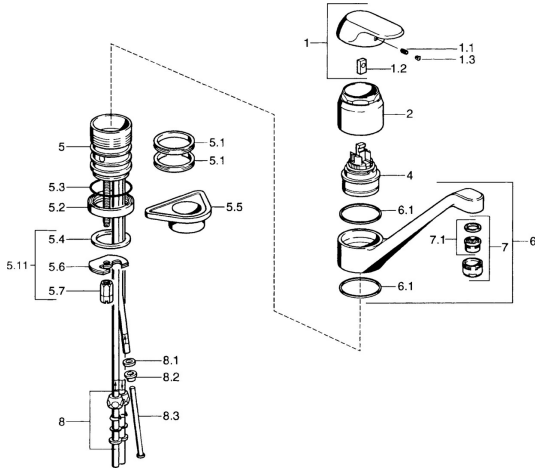

EAN: 4015474662520
static.hansa.com/09121101

Spare parts

SP09121101

	Name	Code
1	Lever, (-2007) Chrome Discontinued	59909881
1.1	Screw, M5x8, SW2.5	59904755
1.2	Bushing	59904778
1.3	Plug, hot/cold	59906705
4	Cartridge, 4.8 eco	59904601
5.1	Sealing kit	59911498
5.4	Gasket, 37x48x3.5	59911422
5.5	Supporting plate	59910008
5.6	Fixing plate	59904765
5.7	Screw, M8x1, SW13	59904766
5.11	Fixing set	59910749
6	Spout, L=170 Chrome Discontinued	59911499
7	Aerator, M24x1 A, low pressure Chrome	59902692
7.1	Aerator, M22/24, ND	59901553
8	Fitting nut	59904969
8.1	Sealing kit, 14.9x8.5x1	59902352
8.2	Sealing kit, 10x8	59902272
8.3	Hose	59902151
N.I.	Eye screw, M50x1	59912045
N.I.	Covering cap Chrome	59912044