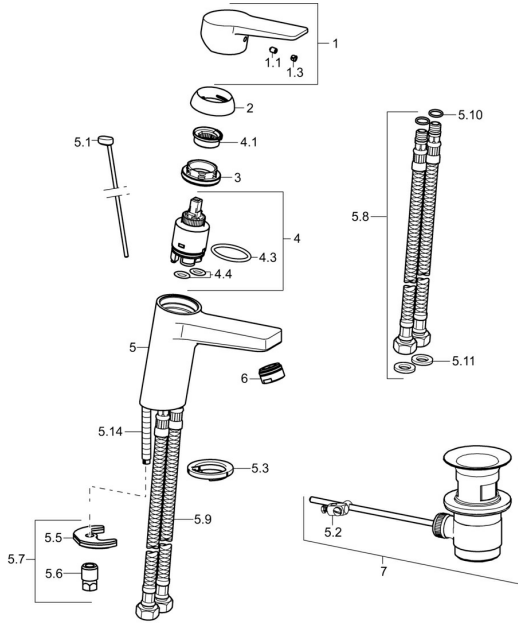

EAN: 4015474259768
static.hansa.com/09092283

Spare parts

SP09092283

	Name	Code
1	Lever Chrome	59913910
1	Lever Chrome	59913911
1.1	Screw, M5x8, SW2.5	59904755
1.3	Symbol plug Grey	59912112
2	Covering cap, 33x3 mm Chrome	59912504
3	Tightening nut, M40x1	1003409V
4	Cartridge, 3.5 Eco	59912324
4	Cartridge, 3.5 Classic	59913075
4.1	Temperature adjustment limiter	59912325
4.3	O-ring, d 28.24x2.62 Discontinued	59912590
4.4	O-ring, d 10.10x1.60 Discontinued	59905072
5.1	Pop-up operating rod Chrome	59913067
5.2	Swivel joint	59904624
5.3	Bottom seal	59914591
5.5	Fixing plate	59904765
5.6	Screw, M8x1, SW13	59904766
5.7	Fixing set	59912113
5.8	Flexible pipe, L=430, G3/8-M10x1 RH Discontinued	59913213
5.9	Flexible pipe, L=430, G3/8-M10x1	59912515
5.10	O-ring, d 7.65x1.78	59902337
5.11	Gasket, 9.5x14.4x2	59912551
5.14	Fixing screw, M8x1, L=140	59912474
6	Aerator, M24x1, 6 l/min Chrome	59913727
6	Aerator, M24x1, -105	59914550
7	Pop-up waste Chrome	59904620
7	Pop-up waste, (2019-) Chrome	59914764
N.I.	Key, SW30/34	59912108