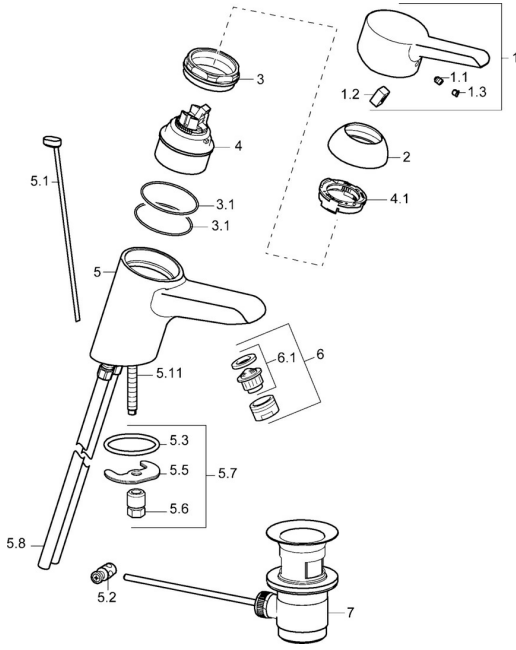

## Spare parts

### SP09092173

	Name	Code
1	Lever Chrome <span style="background-color: #cccccc;">Discontinued</span>	59913905
1.1	Screw, M5x8, SW2.5	59904755
1.2	Bushing	59904778
1.3	Symbol plug Grey	59912112
2	Covering cap Chrome	59913068
3	Screw, M50x1, SW45	59913069
3.1	O-ring, d 48x2	59913072
4	Cartridge, 4.8 eco	59904601
4.1	Hot water limiter	59904759
5.1	Pop-up operating rod Chrome	59913067
5.2	Swivel joint	59904624
5.3	O-ring, 42x3.5	59904764
5.5	Fixing plate	59904765
5.6	Screw, M8x1, SW13	59904766
5.7	Fixing set	59910749
5.8	Pipe	59913070
5.11	Fixing screw, M8x1, L=140	59912474
6	Aerator, M24x1 (2011-)	59913739
6	Aerator, M24x1 STD HC A Chrome	59902366
6.1	Aerator, M22/24 A	59902081
7	Pop-up waste Chrome	59904620
N.I.	Plug	59906910
N.I.	Key, SW45/SW50	59905190
N.I.	Washer with chain holder	59902219