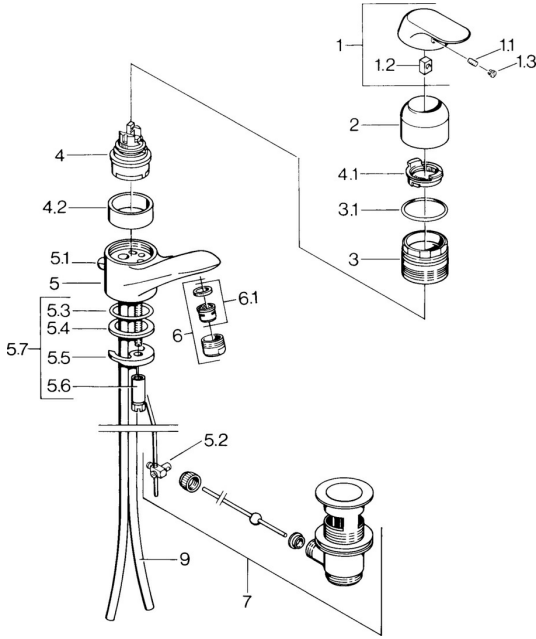

EAN: 4015474654839
static.hansa.com/09092161

Spare parts

SP09092161

	Name	Code
1	Lever, (-2007) Chrome Discontinued	59909881
1.1	Screw, M5x8, SW2.5	59904755
1.2	Bushing	59904778
1.3	Plug, hot/cold	59906705
2	Covering cap Chrome	59911160
3	Tightening nut, M52x1, AF45	59911161
3.1	O-ring, d 39x2.5 Discontinued	59911162
4	Cartridge, 4.8 Eco-Top	59911431
4.1	Hot water limiter	59904759
4.2	Spacer sleeve Discontinued	59905871
5.1	Pop-up operating rod Chrome Discontinued	59911163
5.2	Swivel joint	59904624
5.3	O-ring, d 38x3.5	59910236
5.4	Gasket, 48x33.5x2	59902283
5.5	Fixing plate	59904765
5.6	Screw, M8x1, SW13	59904766
5.7	Fixing set	59910749
6	Aerator, M24x1 STD HC A Chrome	59902366
6.1	Aerator, M22/24 A	59902081
7	Pop-up waste Chrome	59904620
9	Pipe Discontinued	59911164