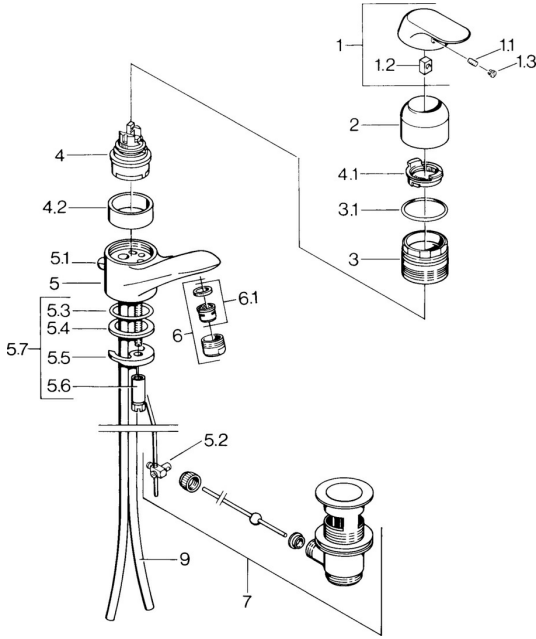

EAN: 4015474662759
static.hansa.com/09092101

Spare parts

SP09092101

	Name	Code
1	Lever, (-2007) Chrome Discontinued	59909881
1.1	Screw, M5x8, SW2.5	59904755
1.2	Bushing	59904778
1.3	Plug, hot/cold	59906705
2	Covering cap Chrome	59911160
3	Tightening nut, M52x1, AF45	59911161
3.1	O-ring, d 39x2.5 Discontinued	59911162
4	Cartridge, 4.8 eco	59904601
4.1	Hot water limiter	59904759
4.2	Spacer sleeve Discontinued	59905871
5.1	Pop-up operating rod Chrome Discontinued	59911163
5.2	Swivel joint	59904624
5.3	O-ring, d 38x3.5	59910236
5.4	Gasket, 48x33.5x2	59902283
5.5	Fixing plate	59904765
5.6	Screw, M8x1, SW13	59904766
5.7	Fixing set	59910749
6	Aerator, M24x1 STD HC A Chrome	59902366
6.1	Aerator, M22/24 A	59902081
7	Pop-up waste Chrome	59904620
9	Pipe Discontinued	59911164
N.I.	Washer with chain holder	59902219