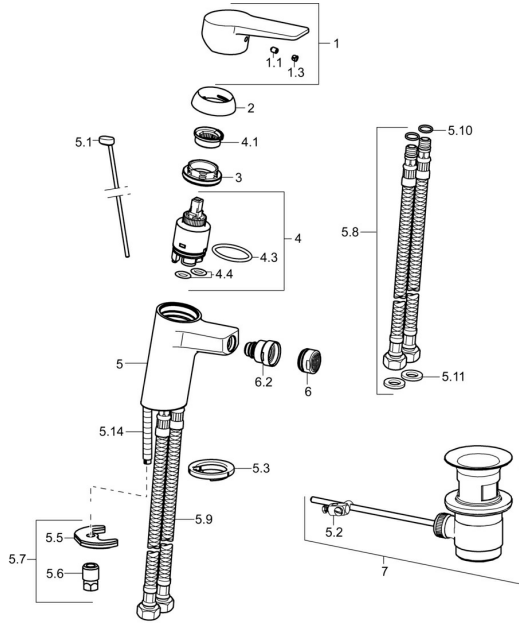

EAN: 4015474259812
static.hansa.com/09063285

Spare parts

SP09063283

	Name	Code
1	Lever Chrome	59913910
1	Lever Chrome	59913911
1.1	Screw, M5x8, SW2.5	59904755
1.3	Symbol plug Grey	59912112
2	Covering cap, 33x3 mm Chrome	59912504
3	Tightening nut, M40x1	1003409V
4	Cartridge, 3.5 Eco	59912324
4	Cartridge, 3.5 Classic	59913075
4.1	Temperature adjustment limiter	59912325
4.3	O-ring, d 28.24x2.62 Discontinued	59912590
4.4	O-ring, d 10.10x1.60 Discontinued	59905072
5.1	Pop-up operating rod Chrome	59913067
5.2	Swivel joint	59904624
5.3	Bottom seal	59914591
5.5	Fixing plate	59904765
5.6	Screw, M8x1, SW13	59904766
5.7	Fixing set	59912113
5.8	Flexible pipe, L=430, G3/8-M10x1 RH Discontinued	59913213
5.9	Flexible pipe, L=430, G3/8-M10x1	59912515
5.10	O-ring, d 7.65x1.78	59902337
5.11	Gasket, 9.5x14.4x2	59912551
5.14	Fixing screw, M8x1, L=140	59912474
6	Aerator, M24x1, 6 l/min Chrome	59913727
6.2	Ball joint for bidet faucet	59910952
7	Pop-up waste Chrome	59904620
7	Pop-up waste, (2019-) Chrome	59914764
N.I.	Key, SW30/34	59912108