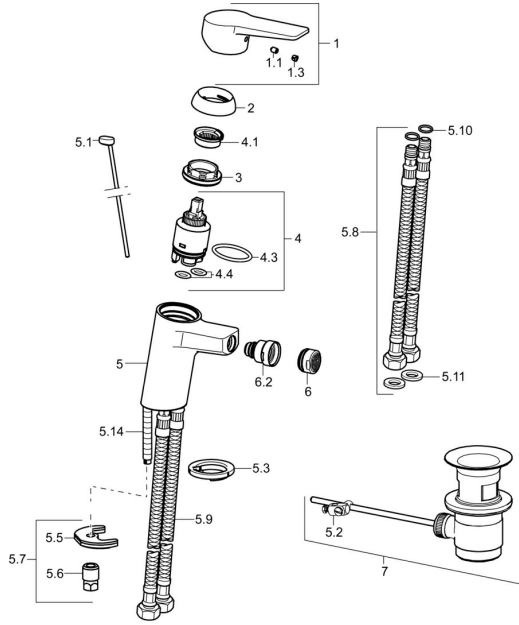

Spare parts

SP09063283

	Name	Code
1	Lever Chrome	59913910
1	Lever Chrome	59913911
1.1	Screw, M5x8, SW2.5	59904755
1.3	Symbol plug Grey	59912112
2	Covering cap, 33x3 mm Chrome	59912504
3	Tightening nut, M40x1	1003409V
4	Cartridge, 3.5 Eco	59912324
4	Cartridge, 3.5 Classic	59913075
4.1	Temperature adjustment limiter	59912325
4.3	O-ring, d 28.24x2.62 Discontinued	59912590
4.4	O-ring, d 10.10x1.60 Discontinued	59905072
5.1	Pop-up operating rod Chrome	59913067
5.2	Swivel joint	59904624
5.3	Bottom seal	59914591
5.5	Fixing plate	59904765
5.6	Screw, M8x1, SW13	59904766
5.7	Fixing set	59912113
5.8	Flexible pipe, L=430, G3/8-M10x1 RH Discontinued	59913213
5.9	Flexible pipe, L=430, G3/8-M10x1	59912515
5.10	O-ring, d 7.65x1.78	59902337
5.11	Gasket, 9.5x14.4x2	59912551
5.14	Fixing screw, M8x1, L=140	59912474
6	Aerator, M24x1, 6 l/min Chrome	59913727
6.2	Ball joint for bidet faucet	59910952
7	Pop-up waste Chrome	59904620
7	Pop-up waste, (2019-) Chrome	59914764
N.I.	Key, SW30/34	59912108