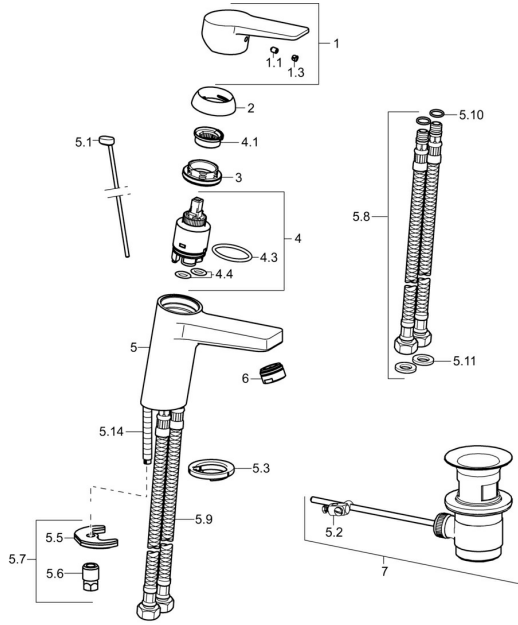

EAN: 4057304018305
static.hansa.com/090522830005

Spare parts

SP09092283

	Name	Code
1	Lever Chrome	59913910
1	Lever Chrome	59913911
1.1	Screw, M5x8, SW2.5	59904755
1.3	Symbol plug Grey	59912112
2	Covering cap, 33x3 mm Chrome	59912504
3	Tightening nut, M40x1	1003409V
4	Cartridge, 3.5 Eco	59912324
4	Cartridge, 3.5 Classic	59913075
4.1	Temperature adjustment limiter	59912325
4.3	O-ring, d 28.24x2.62 Discontinued	59912590
4.4	O-ring, d 10.10x1.60 Discontinued	59905072
5.1	Pop-up operating rod Chrome	59913067
5.2	Swivel joint	59904624
5.3	Bottom seal	59914591
5.5	Fixing plate	59904765
5.6	Screw, M8x1, SW13	59904766
5.7	Fixing set	59912113
5.8	Flexible pipe, L=430, G3/8-M10x1 RH Discontinued	59913213
5.9	Flexible pipe, L=430, G3/8-M10x1	59912515
5.10	O-ring, d 7.65x1.78	59902337
5.11	Gasket, 9.5x14.4x2	59912551
5.14	Fixing screw, M8x1, L=140	59912474
6	Aerator, M24x1, 6 l/min Chrome	59913727
6	Aerator, M24x1, -105	59914550
7	Pop-up waste Chrome	59904620
7	Pop-up waste, (2019-) Chrome	59914764
N.I.	Key, SW30/34	59912108