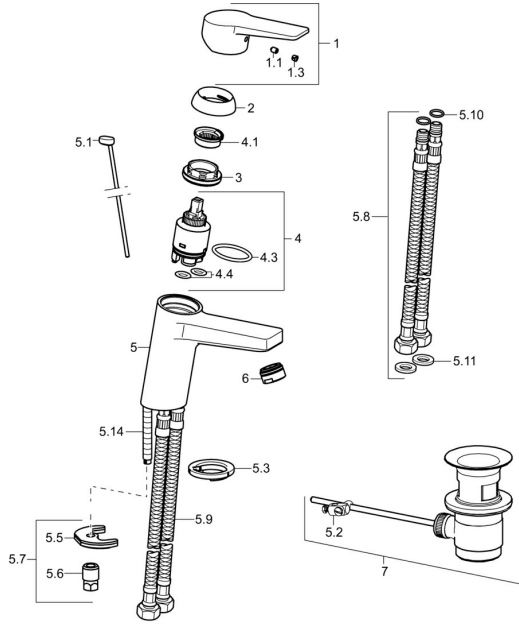

EAN: 4057304018282
static.hansa.com/090522830002

Spare parts

SP09092283

	Name	Code
1	Lever Chrome	59913910
1	Lever Chrome	59913911
1.1	Screw, M5x8, SW2.5	59904755
1.3	Symbol plug Grey	59912112
2	Covering cap, 33x3 mm Chrome	59912504
3	Tightening nut, M40x1	1003409V
4	Cartridge, 3.5 Eco	59912324
4	Cartridge, 3.5 Classic	59913075
4.1	Temperature adjustment limiter	59912325
4.3	O-ring, d 28.24x2.62 Discontinued	59912590
4.4	O-ring, d 10.10x1.60 Discontinued	59905072
5.1	Pop-up operating rod Chrome	59913067
5.2	Swivel joint	59904624
5.3	Bottom seal	59914591
5.5	Fixing plate	59904765
5.6	Screw, M8x1, SW13	59904766
5.7	Fixing set	59912113
5.8	Flexible pipe, L=430, G3/8-M10x1 RH Discontinued	59913213
5.9	Flexible pipe, L=430, G3/8-M10x1	59912515
5.10	O-ring, d 7.65x1.78	59902337
5.11	Gasket, 9.5x14.4x2	59912551
5.14	Fixing screw, M8x1, L=140	59912474
6	Aerator, M24x1, 6 l/min Chrome	59913727
6	Aerator, M24x1, -105	59914550
7	Pop-up waste Chrome	59904620
7	Pop-up waste, (2019-) Chrome	59914764
N.I.	Key, SW30/34	59912108