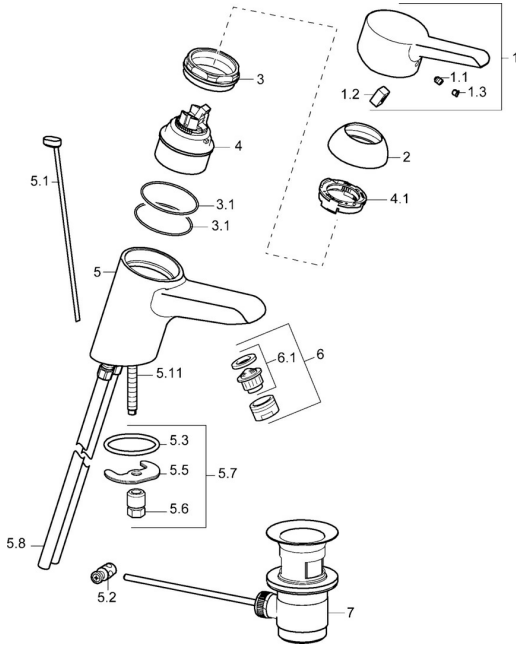

EAN: 4015474137530
static.hansa.com/09042173

Spare parts

SP09092173

	Name	Code
1	Lever Chrome Discontinued	59913905
1.1	Screw, M5x8, SW2.5	59904755
1.2	Bushing	59904778
1.3	Symbol plug Grey	59912112
2	Covering cap Chrome	59913068
3	Screw, M50x1, SW45	59913069
3.1	O-ring, d 48x2	59913072
4	Cartridge, 4.8 eco	59904601
4.1	Hot water limiter	59904759
5.1	Pop-up operating rod Chrome	59913067
5.2	Swivel joint	59904624
5.3	O-ring, 42x3.5	59904764
5.5	Fixing plate	59904765
5.6	Screw, M8x1, SW13	59904766
5.7	Fixing set	59910749
5.8	Pipe	59913070
5.11	Fixing screw, M8x1, L=140	59912474
6	Aerator, M24x1 (2011-)	59913739
6	Aerator, M24x1 STD HC A Chrome	59902366
6.1	Aerator, M22/24 A	59902081
7	Pop-up waste Chrome	59904620
N.I.	Plug	59906910
N.I.	Key, SW45/SW50	59905190
N.I.	Washer with chain holder	59902219