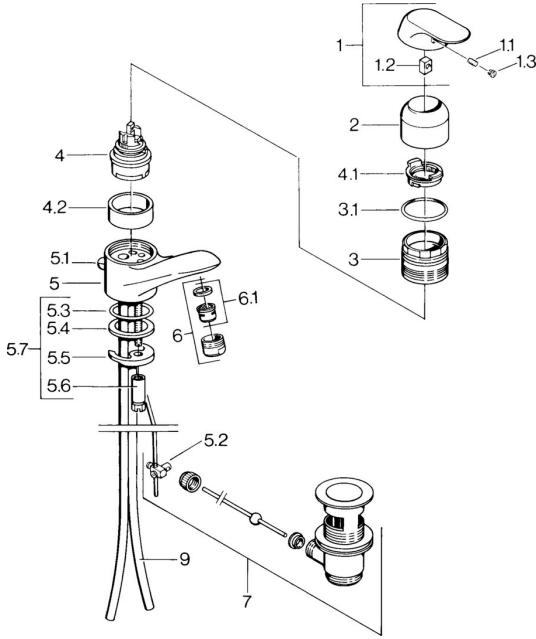

EAN: 4015474662773
static.hansa.com/09042101

Spare parts

SP09092101

	Name	Code
1	Lever, (-2007) Chrome Discontinued	59909881
1.1	Screw, M5x8, SW2.5	59904755
1.2	Bushing	59904778
1.3	Plug, hot/cold	59906705
2	Covering cap Chrome	59911160
3	Tightening nut, M52x1, AF45	59911161
3.1	O-ring, d 39x2.5 Discontinued	59911162
4	Cartridge, 4.8 eco	59904601
4.1	Hot water limiter	59904759
4.2	Spacer sleeve Discontinued	59905871
5.1	Pop-up operating rod Chrome Discontinued	59911163
5.2	Swivel joint	59904624
5.3	O-ring, d 38x3.5	59910236
5.4	Gasket, 48x33.5x2	59902283
5.5	Fixing plate	59904765
5.6	Screw, M8x1, SW13	59904766
5.7	Fixing set	59910749
6	Aerator, M24x1 STD HC A Chrome	59902366
6.1	Aerator, M22/24 A	59902081
7	Pop-up waste Chrome	59904620
9	Pipe Discontinued	59911164
N.I.	Washer with chain holder	59902219