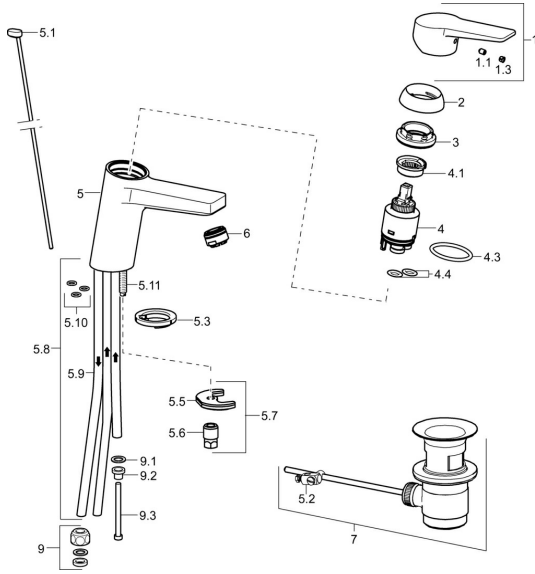

EAN: 4015474263901
static.hansa.com/09031183

Spare parts

SP09031183

	Name	Code
1	Lever Chrome	59913910
1.1	Screw, M5x8, SW2.5	59904755
1.3	Symbol plug Grey	59912112
2	Covering cap, 33x3 mm Chrome	59912504
3	Tightening nut, M40x1	1003409V
4	Cartridge, 3.5 Eco	59912324
4	Cartridge, 3.5 Classic	59913075
4.1	Temperature adjustment limiter	59912325
4.3	O-ring, d 28.24x2.62 Discontinued	59912590
4.4	O-ring, d 10.10x1.60 Discontinued	59905072
5.1	Pop-up operating rod Chrome	59913067
5.2	Swivel joint	59904624
5.3	Bottom seal	59914591
5.5	Fixing plate	59904765
5.6	Screw, M8x1, SW13	59904766
5.7	Fixing set	59912113
5.8	Pipe Discontinued	59913398
5.9	Pipe, M8x1, L=560	59912806
5.10	O-ring, 6x1.4	59913266
5.11	Fixing screw, M8x1, L=140	59912474
6	Aerator, M24x1 A, low pressure Chrome	59902692
7	Pop-up waste Chrome	59904620
7	Pop-up waste, (2019-) Chrome	59914764
9	Fitting nut	59904969
9.1	Sealing kit, 14.9x8.5x1	59902352
9.2	Sealing kit, 10x8	59902272
9.3	Hose	59902151
N.I.	Key, SW30/34	59912108