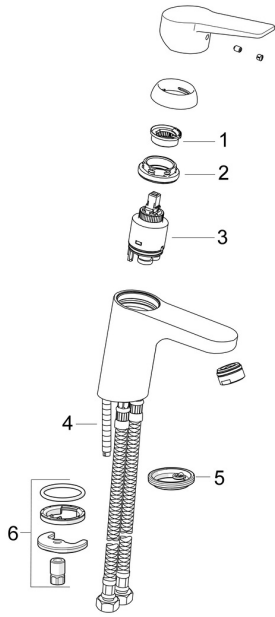

## Spare parts

### SP0902228333

	Name	Code
01	Temperature adjustment limiter	59912325
02	Tightening nut, M40x1	1003409V
03	Cartridge, 3.5 Classic	59913075
04	Fixing screw, M8x1, L=140	59912474
05	Bottom seal	59914591
06	Fixing set	59910749