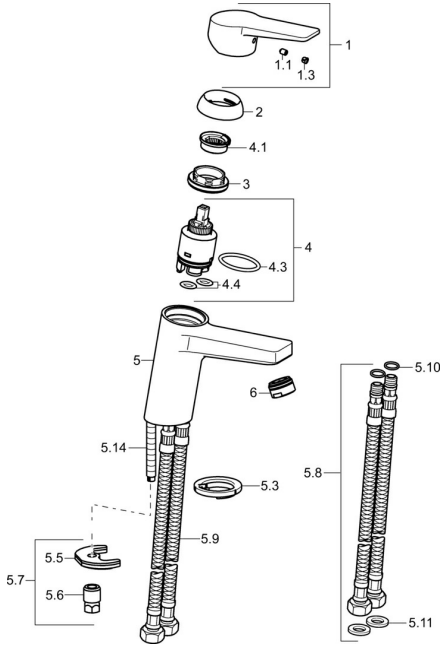

EAN: 4015474263864
static.hansa.com/09022283

Spare parts

SP09022283

	Name	Code
1	Lever Chrome	59913910
1.1	Screw, M5x8, SW2.5	59904755
1.3	Symbol plug Grey	59912112
2	Covering cap, 33x3 mm Chrome	59912504
3	Tightening nut, M40x1	1003409V
4	Cartridge, 3.5 Eco	59912324
4	Cartridge, 3.5 Classic	59913075
4.1	Temperature adjustment limiter	59912325
4.3	O-ring, d 28.24x2.62 Discontinued	59912590
4.4	O-ring, d 10.10x1.60 Discontinued	59905072
5.3	Bottom seal	59914591
5.5	Fixing plate	59904765
5.6	Screw, M8x1, SW13	59904766
5.7	Fixing set	59912113
5.8	Flexible pipe, L=430, G3/8-M10x1 RH Discontinued	59913213
5.9	Flexible pipe, L=430, G3/8-M10x1	59912515
5.10	O-ring, d 7.65x1.78	59902337
5.11	Gasket, 9.5x14.4x2	59912551
5.14	Fixing screw, M8x1, L=140	59912474
6	Aerator, M24x1, 6 l/min Chrome	59913727
N.I.	Key, SW30/34	59912108