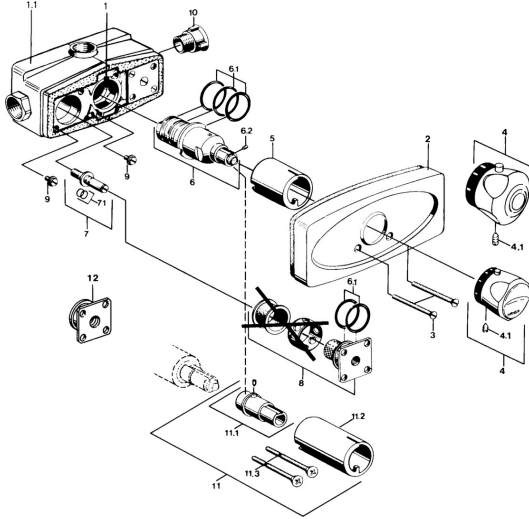

## Spare parts

### SP08960101

	Name	Code
3	Screw, M5x65 Chrome	59904847
4	Temperature control handle Chrome <b>Discontinued</b>	59906965
4.1	Screw, M6x9.5	59901609
5	Cover sleeve Chrome	59904915
6	Thermostatic cartridge, G3/4	59904908
6.1	O-ring, 35x2.5	59905020
6.2	Screw, M4x4	59901027
6.3	Sealing kit <b>Discontinued</b>	59910657
7	Shut-off spindle	59904913
7.1	O-ring, d 6.75x1.78	59902351
8	Non-return valve, G3/4	59904912
9	Screw, M8x12	59905022
11	Raising kit, 35 mm Chrome	59901607
11.1	Fixing bolt <b>Discontinued</b>	59901647
11.3	Screw, M5x105 Chrome <b>Discontinued</b>	59901639
N.I.	Thermostatic cartridge, G3/4, H/C reversed	59906201