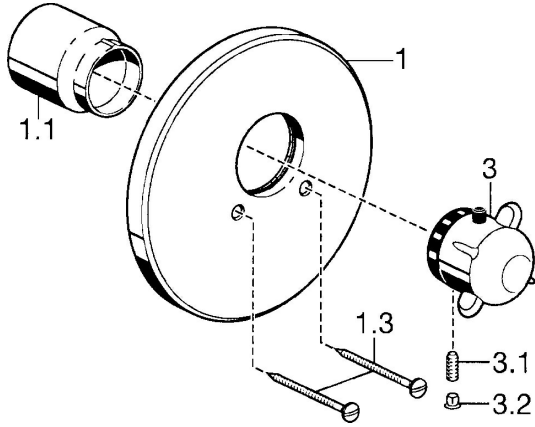

EAN: 4015474030084
static.hansa.com/08859101

Spare parts

SP08859101

	Name	Code
1	Cover plate, d 188 mm Chrome	59912124
1.1	Covering cap Gold Discontinued	59911569
1.1	Covering cap Chrome	59911564
1.3	Screw, M5x65 Chrome	59904847
1.3	Screw, M5x65 Gold Discontinued	59904849
3	Temperature control handle Discontinued	59912025
3.1	Screw, M6x9.5	59901609
3.2	Cover plug Chrome	59911840
3.3	Rebound pin	59912005
N.I.	Raising kit, 35 mm	59911438