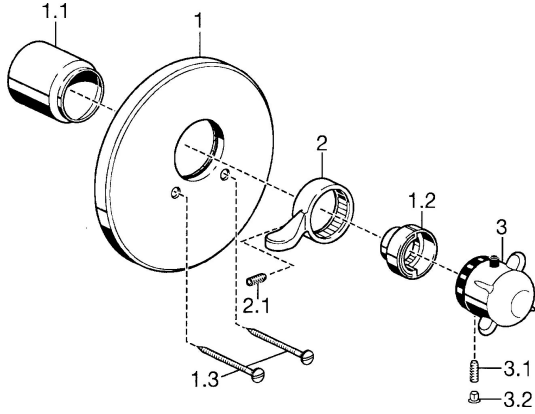

## Spare parts

### SP08839101

	Name	Code
1	Cover plate, d 188 mm Chrome	59912124
1.1	Covering cap Chrome	59911570
1.1	Covering cap Gold <b>Discontinued</b>	59911575
1.2	Temperature adjustment limiter Gold <b>Discontinued</b>	59905713
1.2	Temperature adjustment limiter Chrome	59906355
1.3	Screw, M5x65 Gold <b>Discontinued</b>	59904849
1.3	Screw, M5x65 Chrome	59904847
2	Lever Chrome	59905722
3	Temperature control handle <b>Discontinued</b>	59912025
3.1	Screw, M6x9.5	59901609
3.2	Cover plug Chrome	59911840
3.3	Rebound pin	59912005
N.I.	Raising kit, 35 mm	59911438