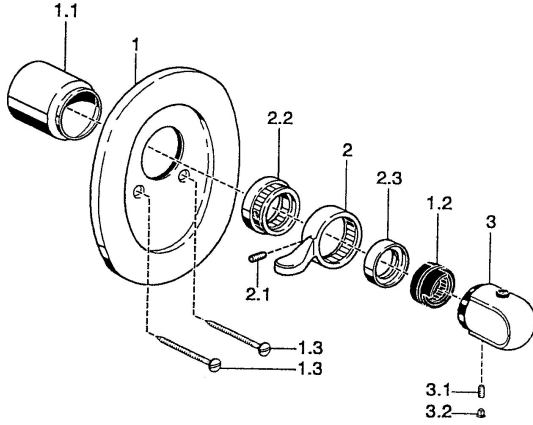

EAN: 4015474544215
static.hansa.com/08789102

Spare parts

SP08789102

	Name		Code
1	Cover flange Chrome Discontinued		59910662
1.1	Covering cap Chrome Discontinued		59911908
1.1	Covering cap White Discontinued		59911910
1.2	Temperature adjustment limiter		59911660
1.3	Screw, M5x65 White Discontinued		59906672
1.3	Screw, M5x65 Chrome		59904847
2	Lever Chrome		59905722
2	Lever White Discontinued		59906138
2.1	Screw, M6x16, SW 2.5		59910120
2.3	Cover Chrome Discontinued		59911904
3	Temperature control handle Chrome		59911830
3	Temperature control handle, 38° limited Chrome		59911726
3.1	Screw, M6x9.5		59901609
3.2	Cover plug Chrome		59911840