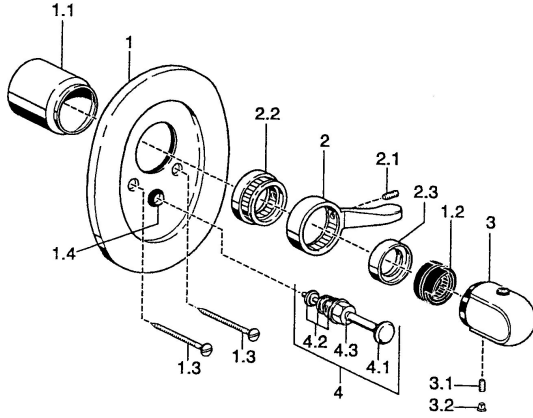

## Spare parts

### SP08779102

	Name	Code
1.1	Covering cap White <span style="background-color: #cccccc;">Discontinued</span>	59911910
1.1	Covering cap Chrome <span style="background-color: #cccccc;">Discontinued</span>	59911908
1.2	Temperature adjustment limiter	59911660
1.3	Screw, M5x65 White <span style="background-color: #cccccc;">Discontinued</span>	59906672
1.3	Screw, M5x65 Chrome	59904847
1.4	Flow limiting cap	59904846
2	Lever Chrome	59905722
2	Lever White <span style="background-color: #cccccc;">Discontinued</span>	59906138
2.1	Screw, M6x16, SW 2.5	59910120
2.3	Cover Chrome <span style="background-color: #cccccc;">Discontinued</span>	59911904
3	Temperature control handle, 38° limited Chrome	59911726
3	Temperature control handle Chrome	59911830
3.1	Screw, M6x9.5	59901609
3.2	Cover plug Chrome	59911840
4	Diverter Chrome	59910900
4	Diverter White <span style="background-color: #cccccc;">Discontinued</span>	59910901
4.1	Push button Chrome	59904828
4.2	Sealing kit	59904791
4.3	O-ring, d 4x1	59902331