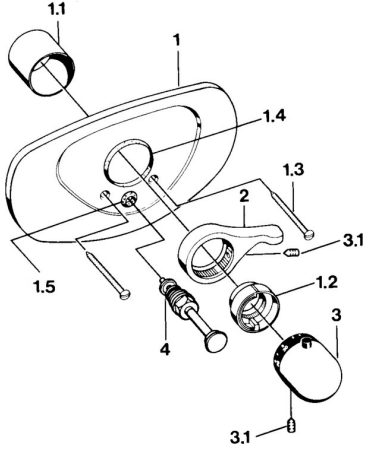

EAN: 4015474644632
static.hansa.com/08699105

Spare parts

SP08699105

	Name	Code
1.1	Cover sleeve	59904502
1.2	Temperature adjustment limiter Edelmessing Discontinued	59906926
1.2	Temperature adjustment limiter Chrome	59906355
1.3	Screw, M5x65 White Discontinued	59906672
1.3	Screw, M5x65 Chrome	59904847
1.4	Ring Black	59911154
1.5	Flow limiting cap	59904846
2	Lever Chrome	59905722
2	Lever Aranja Discontinued	59910312
2	Lever White Discontinued	59906138
3	Temperature control handle White Discontinued	59910306
3	Temperature control handle Chrome	59910304
3.1	Screw, M6x9.5	59901609
4	Diverter Chrome	59911156
4	Diverter Edelmessing Discontinued	59910904
4	Diverter White Discontinued	59910901
4.1	Sealing kit	59904791