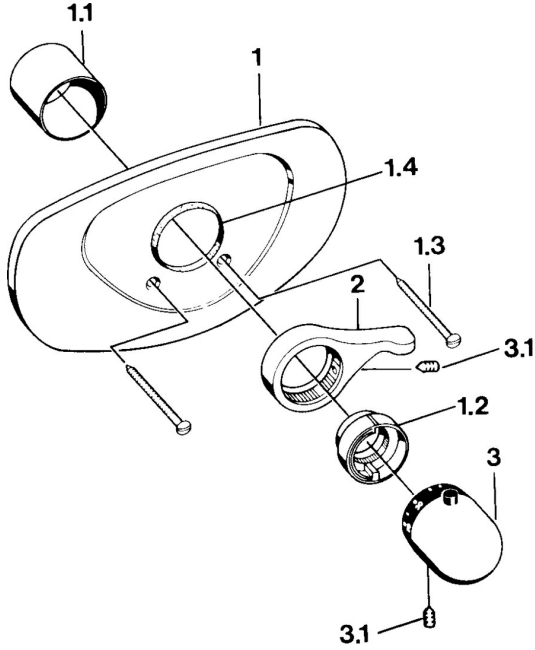

## Spare parts

### SP08689105

	Name	Code
1.1	Cover sleeve	59904502
1.2	Temperature adjustment limiter Edelmessing <b>Discontinued</b>	59906926
1.2	Temperature adjustment limiter Chrome	59906355
1.3	Screw, M5x65 Chrome	59904847
1.3	Screw, M5x65 White <b>Discontinued</b>	59906672
1.4	Ring Black	59911154
2	Lever Chrome	59905722
2	Lever White <b>Discontinued</b>	59906138
2	Lever Aranja <b>Discontinued</b>	59910312
3	Temperature control handle Chrome	59910304
3	Temperature control handle White <b>Discontinued</b>	59910306
3.1	Screw, M6x9.5	59901609
N.I.	Raising kit, 35 mm Chrome <b>Discontinued</b>	59904602