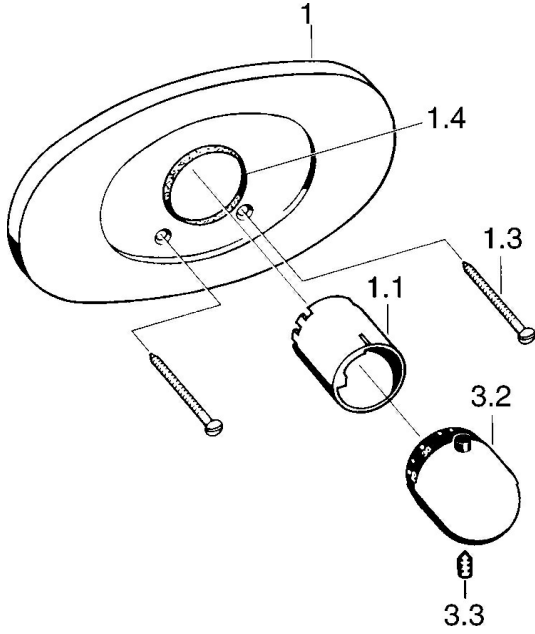

EAN: 4015474608825
static.hansa.com/08659105

Spare parts

SP08659105

	Name	Code
1	Cover flange Chrome	59910039
1.1	Cover sleeve Chrome	59904915
1.3	Screw, M5x65 Chrome	59904847
1.3	Screw, M5x65 Gold Discontinued	59904849
1.3	Screw, M5x65 White Discontinued	59906672
1.4	Ring Black	59911154
3.2	Temperature control handle Chrome/Satin Discontinued	59910305
3.2	Temperature control handle White Discontinued	59910306
3.2	Temperature control handle Chrome	59910304
3.3	Screw, M6x9.5	59901609
N.I.	Raising kit, 35 mm Chrome	59901607