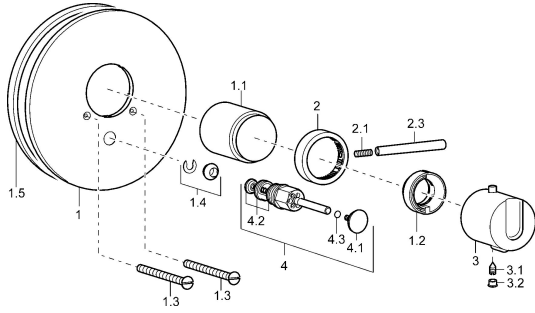

EAN: 4015474105317
static.hansa.com/08649145

Spare parts

SP08649145

	Name	Code
1	Cover plate Chrome Discontinued	59912125
1.1	Covering cap Chrome Discontinued	59912327
1.2	Temperature adjustment limiter Chrome	59906355
1.3	Screw, M5x65 Chrome	59904847
1.4	Flow limiting cap	59904846
1.5	Rubber gasket	59912232
2	Flow control handle Chrome	59912130
2.1	Screw, M6x20	59911228
2.3	Lever, 80 mm Chrome	59912128
3	Temperature control handle Chrome Discontinued	59912796
3.1	Screw, M6x9.5	59901609
3.2	Cover plug Chrome	59911840
4	Diverter Chrome	59911156
4.2	Sealing kit	59904791
4.3	O-ring, d 4x1	59902331
N.I.	Raising kit, 35 mm	59911438