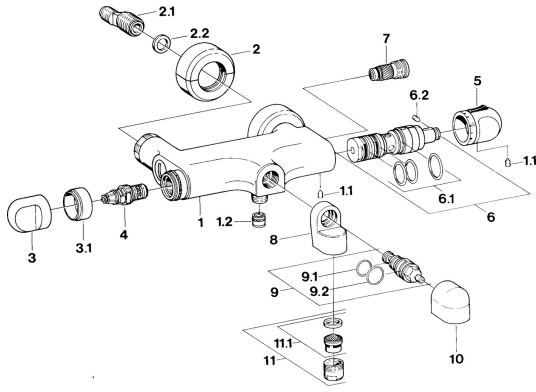

## Spare parts

### SP08542105

	Name	Code
1.1	Screw, M6x9.5	59901609
1.2	Non-return valve	59905714
2	Cover flange pair Chrome <b>Discontinued</b>	59911022
2.1	Eccentric connector, G3/4xG1/2, DN15	59910254
2.2	Retaining ring, 23.9x15.2x2	59902689
3	Handle Chrome <b>Discontinued</b>	59910211
4	Headpart, G1/2	59905114
5	Temperature control handle Chrome <b>Discontinued</b>	59910273
6	Thermostatic cartridge <b>Discontinued</b>	59906401
6.1	O-ring, d 27x2	59901532
6.2	Screw, M4x4	59901027
7	Non-return valve	59901610
9	Diverter <b>Discontinued</b>	59910907
9.1	Gasket, 25x21x1.5 <b>Discontinued</b>	59902318
9.3	Sealing kit	59904791
11	Aerator, M28x1 C White <b>Discontinued</b>	59905683
11	Aerator, M28x1 C Chrome	59902088
11.1	Aerator, M28x1 C <b>Discontinued</b>	59902089