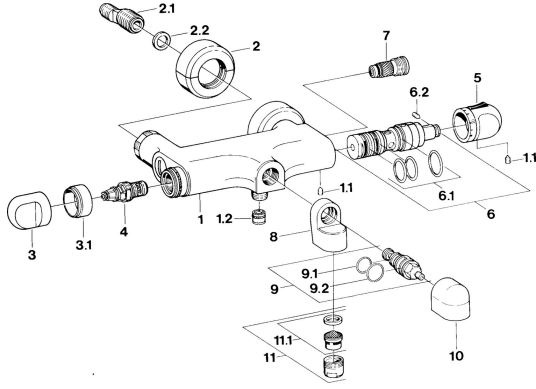

EAN: 4015474604919
static.hansa.com/08542105

Spare parts

SP08542105

	Name	Code
1.1	Screw, M6x9.5	59901609
1.2	Non-return valve	59905714
2	Cover flange pair Chrome Discontinued	59911022
2.1	Eccentric connector, G3/4xG1/2, DN15	59910254
2.2	Retaining ring, 23.9x15.2x2	59902689
3	Handle Chrome Discontinued	59910211
4	Headpart, G1/2	59905114
5	Temperature control handle Chrome Discontinued	59910273
6	Thermostatic cartridge Discontinued	59906401
6.1	O-ring, d 27x2	59901532
6.2	Screw, M4x4	59901027
7	Non-return valve	59901610
9	Diverter Discontinued	59910907
9.1	Gasket, 25x21x1.5 Discontinued	59902318
9.3	Sealing kit	59904791
11	Aerator, M28x1 C White Discontinued	59905683
11	Aerator, M28x1 C Chrome	59902088
11.1	Aerator, M28x1 C Discontinued	59902089