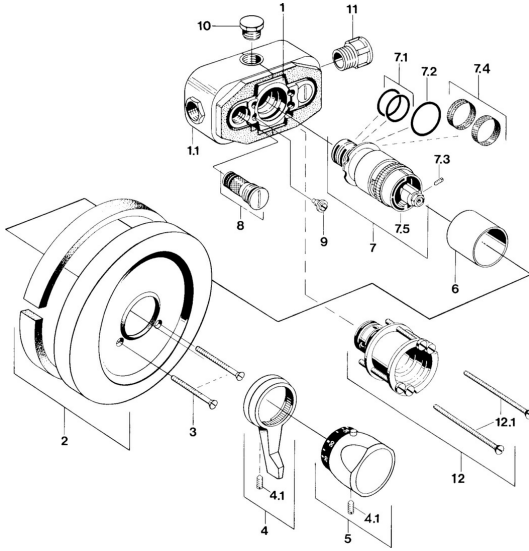

EAN: 4015474596481
static.hansa.com/08489101

Spare parts

SP08489101

	Name	Code
3	Screw, M5x65 Chrome	59904847
4	Lever Chrome	59905722
4.1	Screw, M6x9.5	59901609
6	Cover sleeve	59904502
7	Thermostatic cartridge, G1/2	59904501
7.1	O-ring, d 27x2	59901532
7.2	O-ring, 35x2.5	59905020
7.3	Screw, M4x4	59901027
7.4	Strainer, 0.16 mm Discontinued	59905036
7.5	Temperature adjustment limiter Chrome	59906355
8	Filter sealing	59904503
9	Screw, M6	59901641
10	Plug, G1/2	59905013
12	Raising kit, 35 mm Chrome Discontinued	59904602
12.1	Screw, M5x105 Chrome Discontinued	59901639