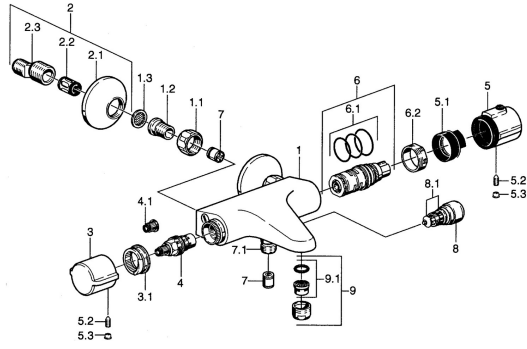

EAN: 4015474545298
static.hansa.com/08472101

Spare parts

SP08472101

	Name	Code
1.1	Connection nut, G3/4, AF30	59902230
1.2	Nipple	59911075
1.3	Filter sealing, G3/4	59911076
2	Eccentric, G3/4xG1/2 Chrome	59904793
2.1	Cover flange Chrome	59904796
2.2	Silencer	59904792
2.3	Eccentric connector, G3/4xG1/2, DN15	59910254
3	Flow control handle Chrome	59911828
3.1	Adjusting ring	59911661
4	Headpart, G1/2, 180°	59911103
4.1	Adapter White	59910235
5	Temperature control handle Chrome	59911827
5	Temperature control handle, 38° limited Chrome	59911725
5.1	Temperature adjustment limiter	59911660
5.2	Screw, M6x9.5	59901609
5.3	Cover plug Chrome	59911840
6	Thermostatic cartridge	59911525
6.1	O-ring, d 26x2	59911081
6.2	Tightening nut, M34x1, SW32	59911082
7	Non-return valve	59905714
7.1	Thread nipple, G1/2xM18x1	59911384
8	Diverter Chrome	59910803
8.1	Sealing kit	59904791
9	Aerator, M24x1 D Chrome	59911829
9.1	Aerator, M22/M24	59905873
N.I.	Thermostatic cartridge, H/C reversed	59911527